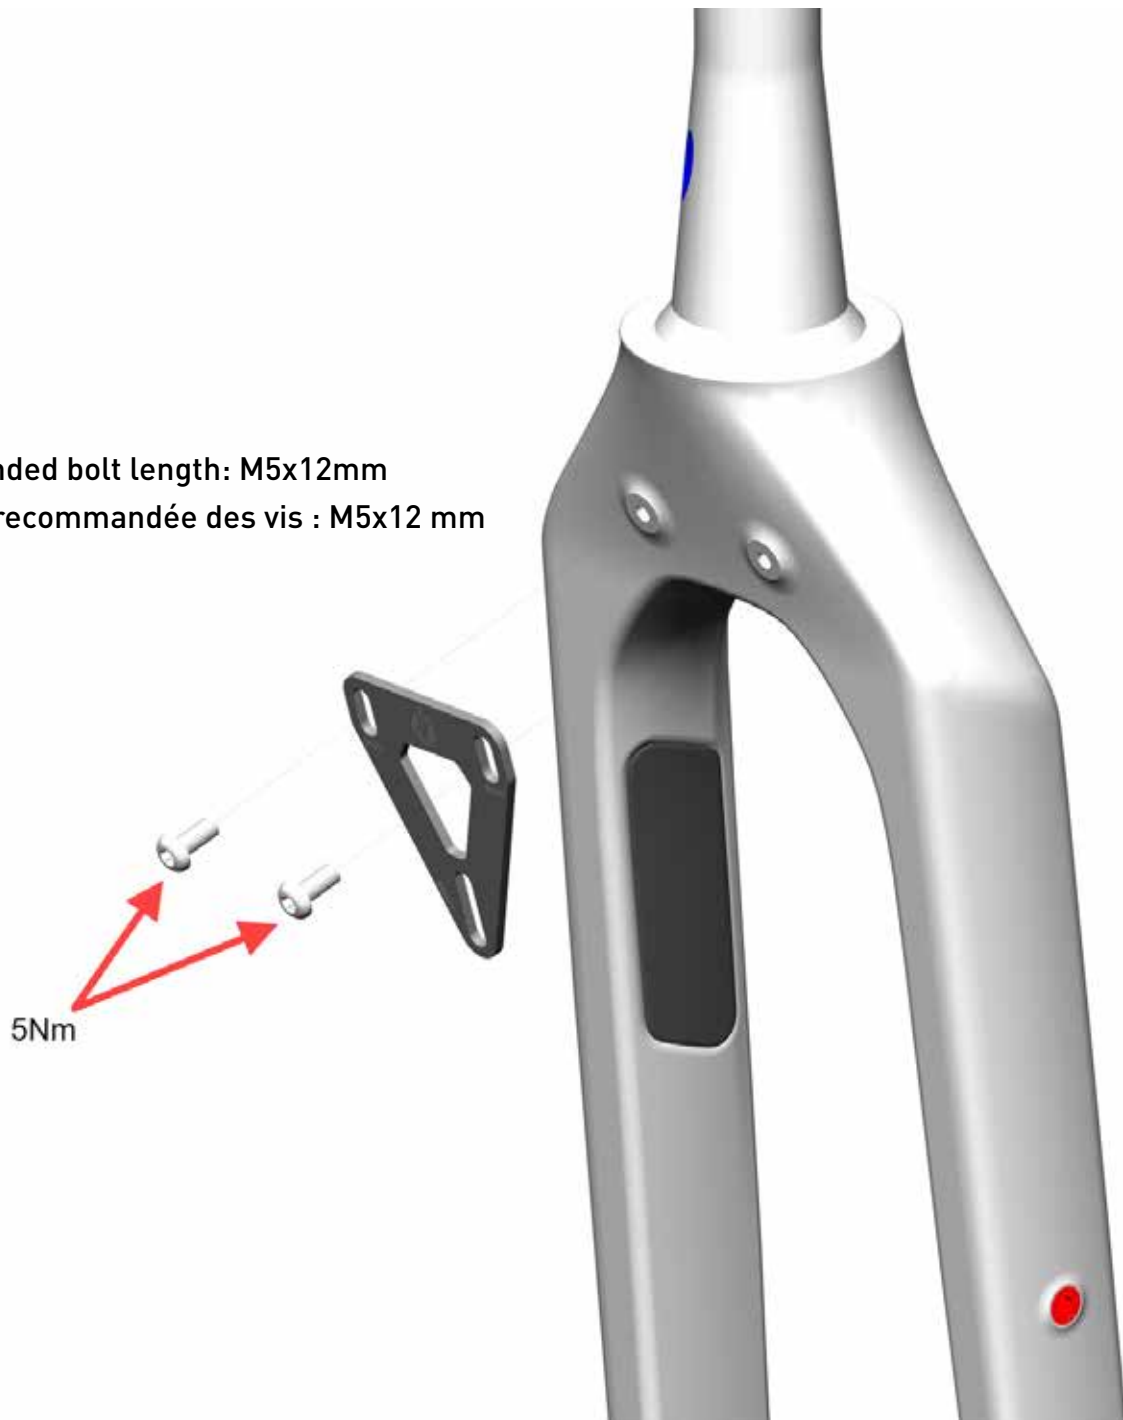

**TRIBUTARY CARBON FORK - FENDER MOUNT**  
**FOURCHE EN CARBONE TRIBUTARY -**  
**FIXATION DE GARDE-BOUE**

Recommended bolt length: M5x12mm  
Longueur recommandée des vis : M5x12 mm

**SALSA CYCLES**

6400 West 105th Street, Bloomington, MN 55438